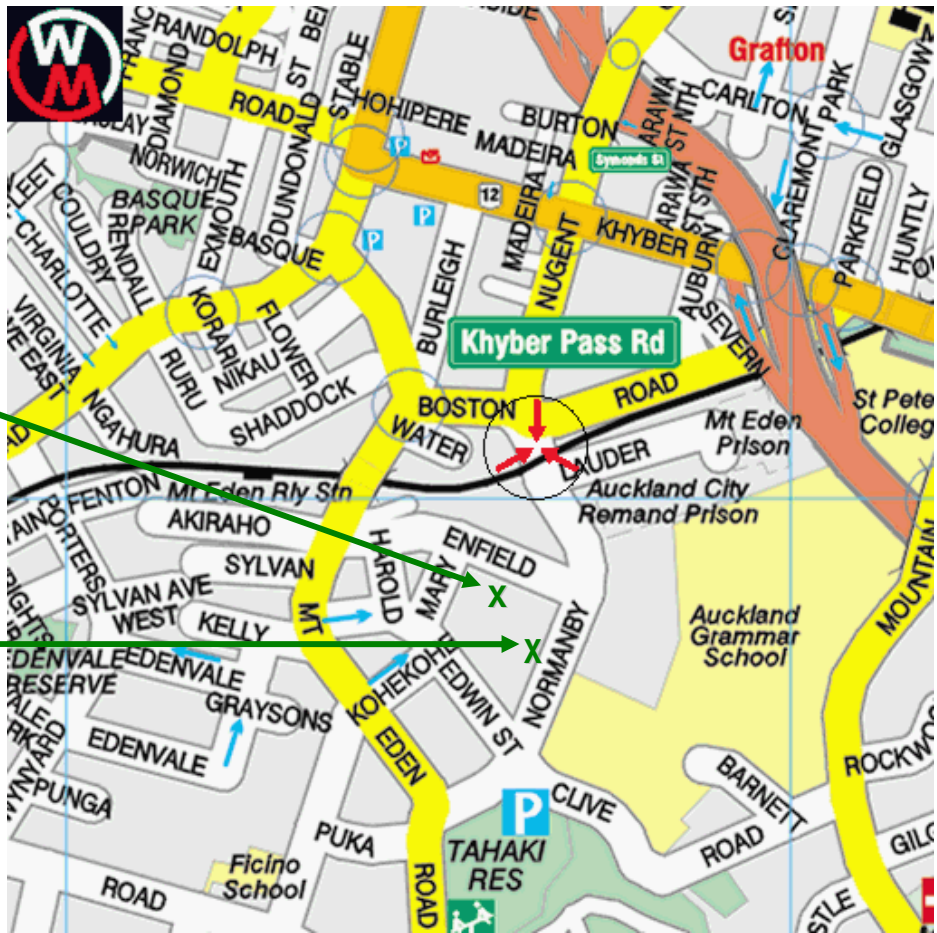

Entrance to carpark

Verde Group
14 Normanby Road
Mt Eden (Pfizer Building)

Carpark 4th Floor

Normanby Road